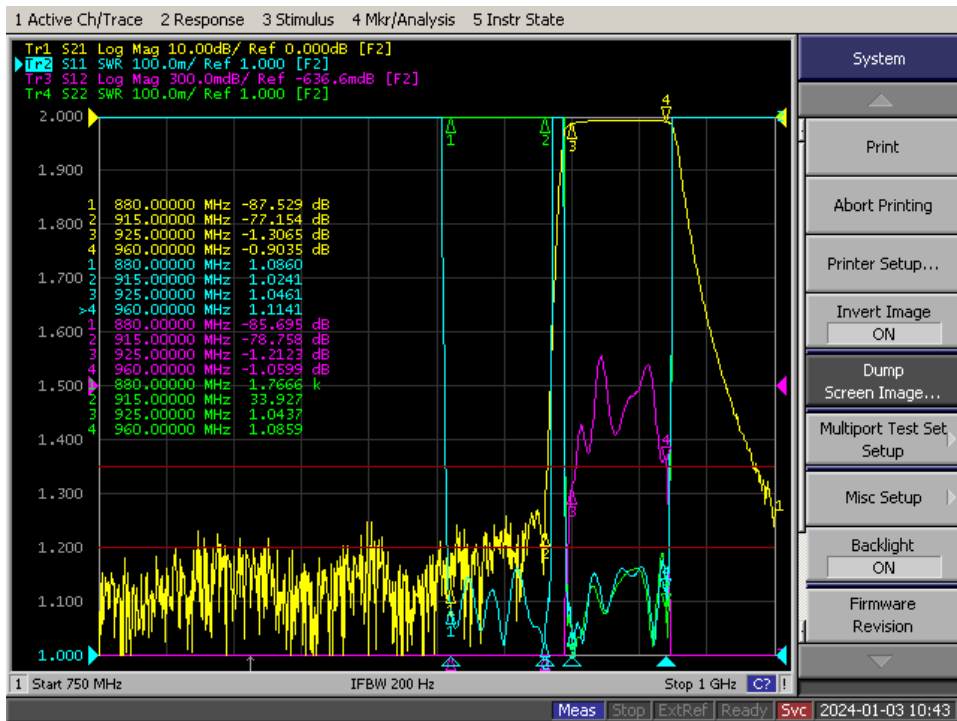

TEST DATA

成都利德尔科技有限公司 ChengDu Leader Microwave Technology Co.,Ltd

电话: 028-65199117 传真: 028-65199116

<http://www.leader-mw.com> Leader-mw@hotmail.com

TEL: +86-28-65199117 FAX: +86-28-65199116

Add:中国 成都市成华区华翰路 89 号 610000

No.89,Huahan Road, chenghua Zone Chengdu, Sichuan China Zip Code:610000