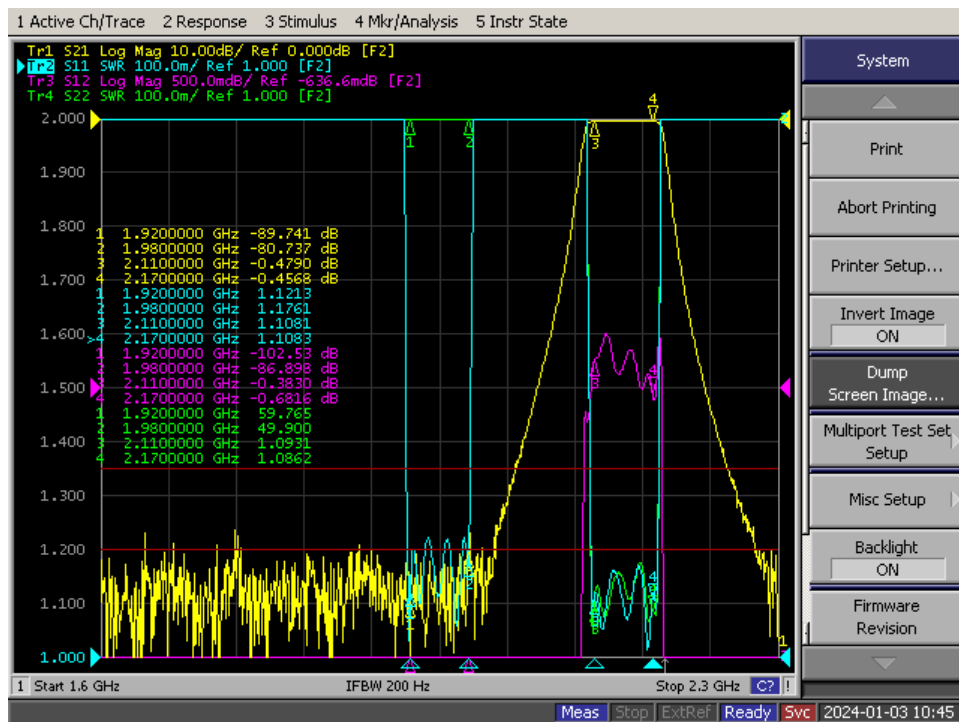

成都利德尔科技有限公司 ChengDu Leader Microwave Technology Co.,Ltd

电话: 028-65199117 传真: 028-65199116

<http://www.leader-mw.com> Leader-mw@hotmail.com

TEL: +86-28-65199117 FAX: +86-28-65199116

Add:中国 成都市成华区华翰路 89 号 610000

No.89,Huahan Road, chenghua Zone Chengdu, Sichuan China Zip Code:610000