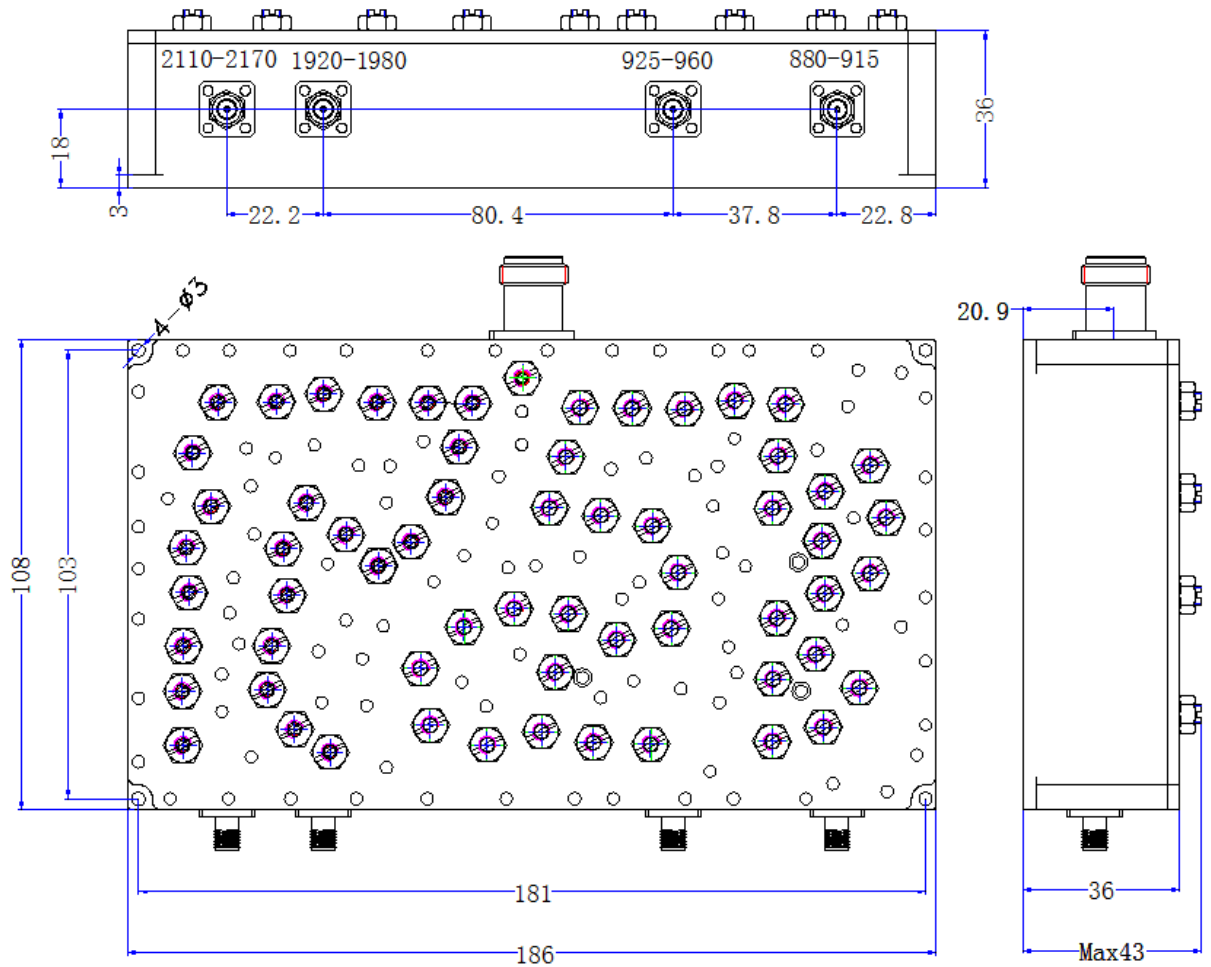

No.89,Huahan Road, chenghua Zone Chengdu, Sichuan China Zip Code:610000

All Dimensions in mm

Outline Tolerances  $\pm 0.5(0.02)$

Mounting Holes Tolerances  $\pm 0.2$

All Connectors: IN:N-F,OUT:SMA-Female

成都利德尔科技有限公司 ChengDu Leader Microwave Technology Co.,Ltd