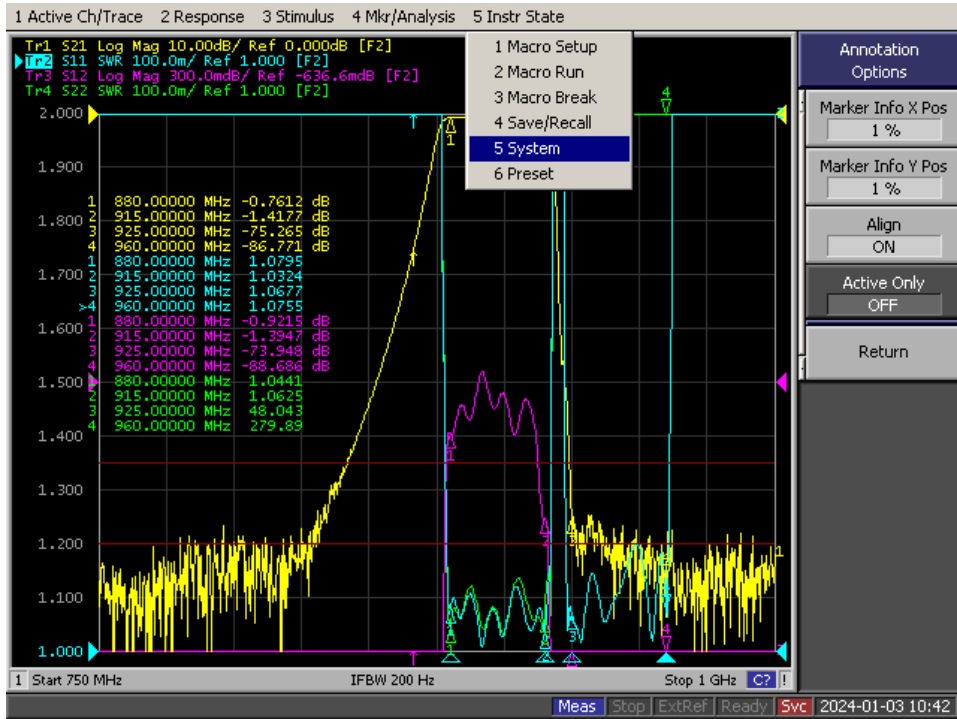

TEST DATA

成都利德尔科技有限公司 ChengDu Leader Microwave Technology Co.,Ltd

电话: 028-65199117 传真: 028-65199116

<http://www.leader-mw.com> Leader-mw@hotmail.com

TEL: +86-28-65199117 FAX: +86-28-65199116

Add:中国 成都市成华区华翰路 89 号 610000

No.89,Huahan Road, chenghua Zone Chengdu, Sichuan China Zip Code:610000