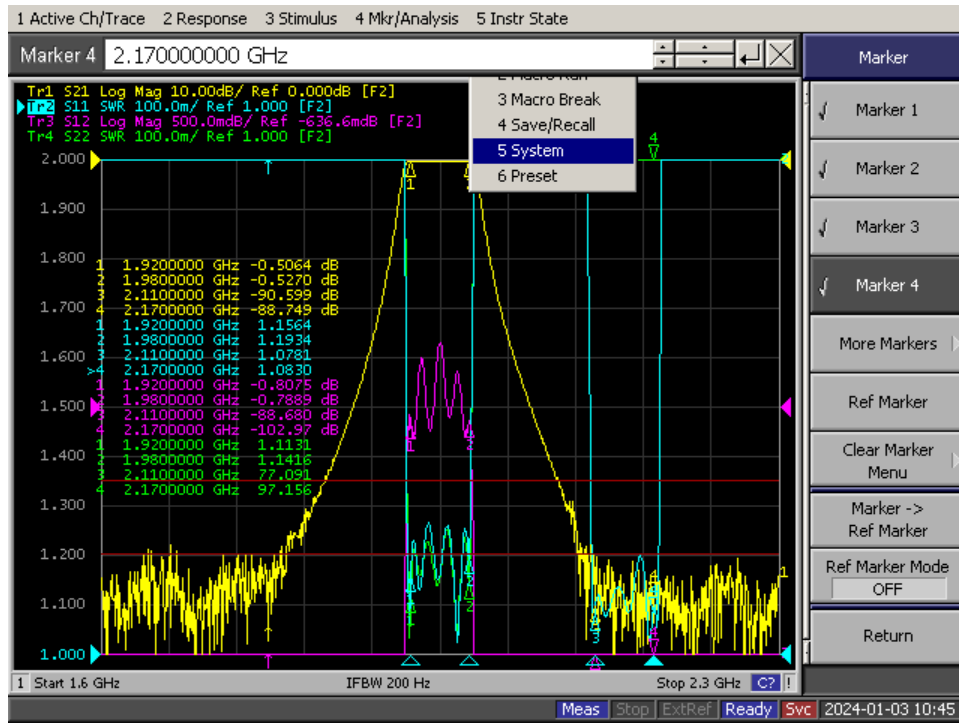

成都利德尔科技有限公司 ChengDu Leader Microwave Technology Co.,Ltd

电话: 028-65199117 传真: 028-65199116

<http://www.leader-mw.com> Leader-mw@hotmail.com

TEL: +86-28-65199117 FAX: +86-28-65199116

Add:中国 成都市成华区华翰路 89 号 610000

No.89,Huahan Road, chenghua Zone Chengdu, Sichuan China Zip Code:610000